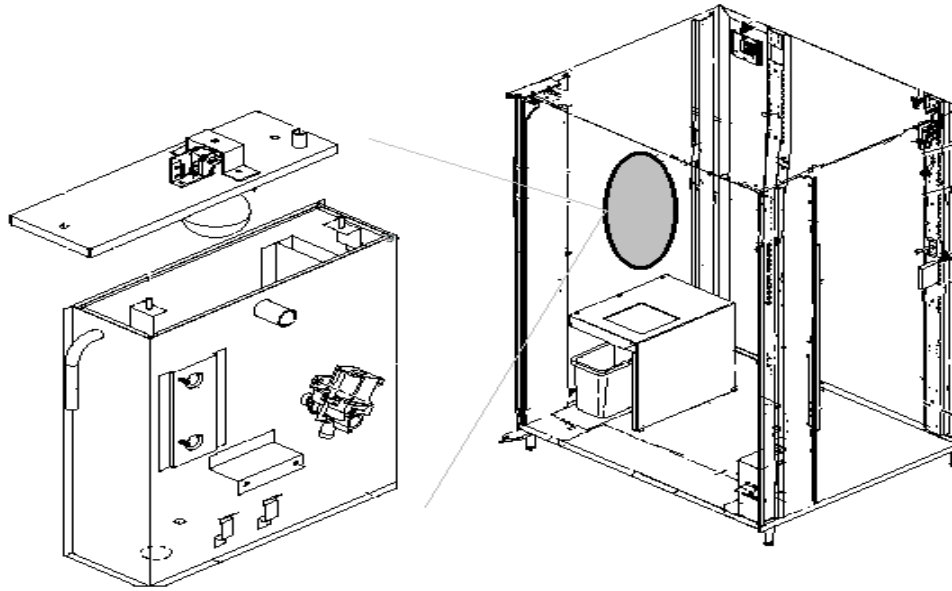

This change took effect with the following serial numbers:

485-011036

486-010127

488-080178

489-080783

493-010247

John Naughton
Service Department